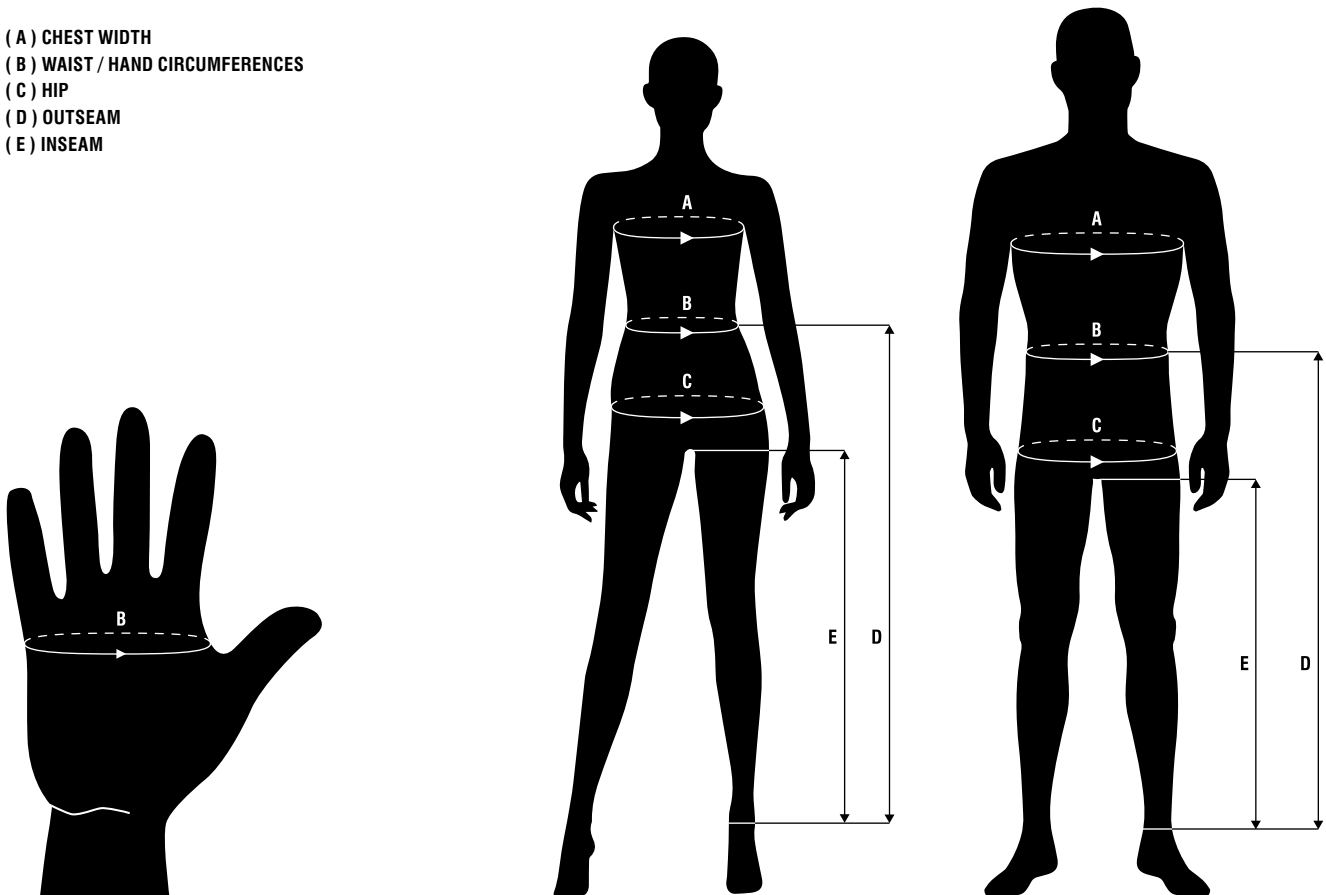

SIZE CONVERSION CHART

The size conversion chart is to be used as a guide only. It is not an exact conversion and does not guarantee an exact fit.

MEN SIZES

EU	UK	US	IT
46	36	36	46
48	38	38	48
50	40	40	50
52	42	42	52
54	44	44	54
56	46	46	56
58	48	48	58
60	50	50	60
62	52	52	62

LADIES SIZES

EU	UK	US	IT
34	6	4	40
36	8	6	42
38	10	8	44
40	12	10	46
42	14	12	48
44	16	14	50
46	18	16	52
48	20	18	54

BOOTS & SHOES MEN

EUR	38	39	40	41	42	43	44	45	46	47
US	5.5	6	7	7.5	8.5	9.5	10	10.5	11.5	12
UK	5	5.5	6.5	7	8	9	9.5	10	11	11.5
JPN	23.5	24	25	25.5	26.5	27.5	28	28.5	29.5	30

BOOTS & SHOES LADIES

35	36	37	38	39	40	41	42
4.5	5.5	6.5	7.5	8.5	9.5	10.5	11.5
2.5	3.5	4.5	5.5	6.5	7.5	8.5	9.5
21.5	22	23	24	24.5	25.5	26	27

JEANS MEN

SIZE	WAIST SIZE
44	28
46	30 - 31
48	31 - 32
50	32 - 33
52	34
54	36
56	38

JEANS LENGHT MEN

LENGTH	INCH	CM
Short	32	81,5
Standard	34	86,5
Long	36	91,5

JEANS LADIES

SIZE	WAIST SIZE	HIP
34	26	89 - 91
36	27 - 28	92 - 95
38	29	96 - 98
40	30 - 31	99 - 101
42	32	102 - 104
44	33 - 34	105 - 108

JEANS LENGHT LADIES

Standard	32	81,5
Long	34	86,5

HOW TO MEASURE

- (A) CHEST WIDTH
- (B) WAIST / HAND CIRCUMFERENCES
- (C) HIP
- (D) OUTSEAM
- (E) INSEAM