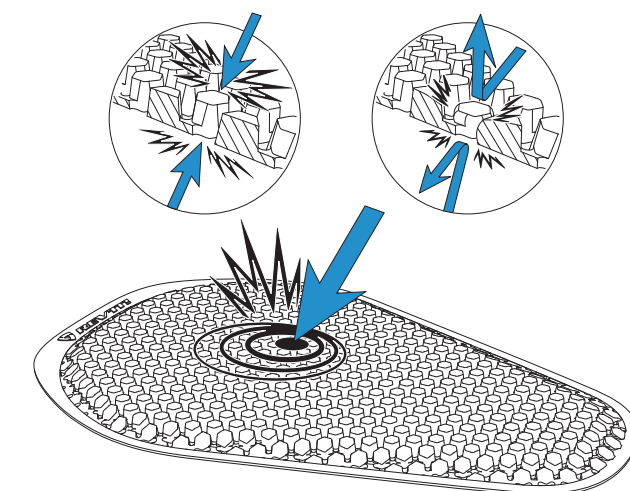

THE SEESMART™ CONCEPT

With outer shell technologies increasingly enabling us to create stylish yet abrasion resistant riding gear, internal protectors have been the one limiting aspect that is constant across all motorcycling segments. The SEESMART™ concept changes everything. Specifically developed for use in urban motorcycle gear, SEESMART™ offers the highest level of flexibility while passing the EN1621-1:2012 CE-Level 1 impact tests, also in hot (T+) conditions. This development brings us another step closer to our goal of providing the ultimate motorcycle gear in every segment.

SEESMART™ CONCEPT PROPERTIES

 CE-level 1 protection	 High temperature tolerant	 Exceeding protective areas
 Adaptive ergonomics	 Lightweight	 Highly ventilated

IMPACT ABSORPTION: MATERIAL

SEESMART™ is constructed of SEEFLEX2925, the same material as the family of SEEFLEX™ protectors. It offers the same unique molecular structure, allowing the material to transform kinetic energy from an impact into thermal energy. SEEFLEX2925 is a truly unique material which carries excellent impact absorption properties.

HOW IT WORKS: EXTERNAL AND INTERNAL EXPANSION

Visible studs in the SEESMART™ protector are hexagon-shaped and connected by narrow connection bands. This construction enables the protectors to be extremely flexible and remain relatively thin; exactly what a protector designed for clothes that integrate into daily life need to keep from looking like motorcycle gear. The hexagon shaped studs expand externally under impact, allowing them to absorb energy. This combination of external expansion and the use of SEEFLEX2925 material reduces impact energy, giving the protector its impact absorbing properties.