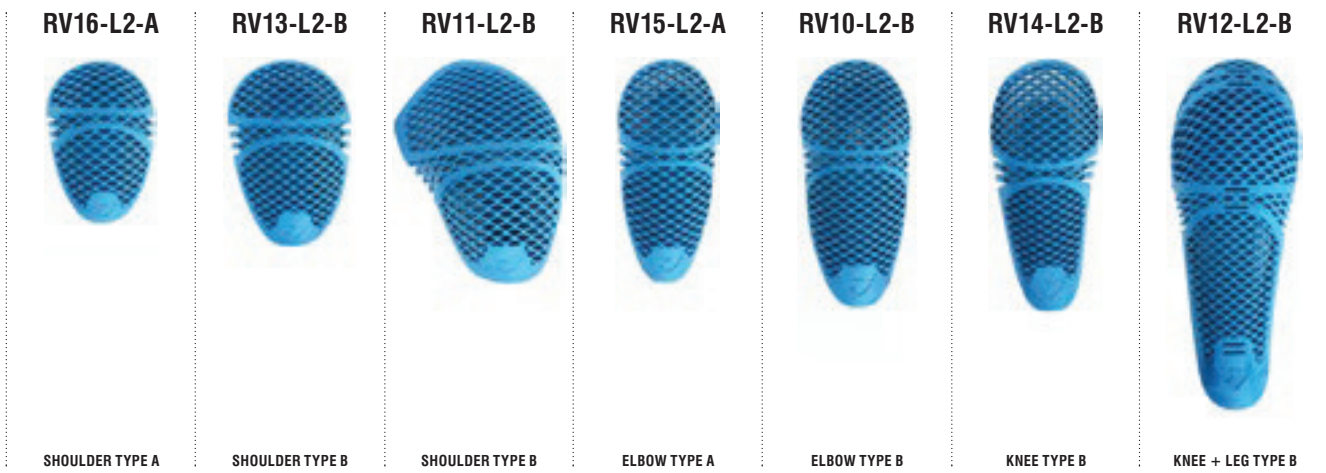

HOW IT WORKS: EXTERNAL AND INTERNAL EXPANSION

Visible studs in the SEESMART™ protector are hexagon-shaped and connected by narrow connection bands. This construction enables the protectors to be extremely flexible and remain relatively thin; exactly what a protector designed for clothes that integrate into daily life need to keep from looking like motorcycle gear. The hexagon shaped studs expand externally under impact, allowing them to absorb energy. This combination of external expansion and the use of SEEFLEX2925 material reduces impact energy, giving the protector its impact absorbing properties.

SEEFLEX™

Exceeding the highest level of protection (CE-level 2) in all circumstances and temperatures.

SEESMART™

Offering the highest level of flexibility while exceeding CE-level 1, also in hot conditions.