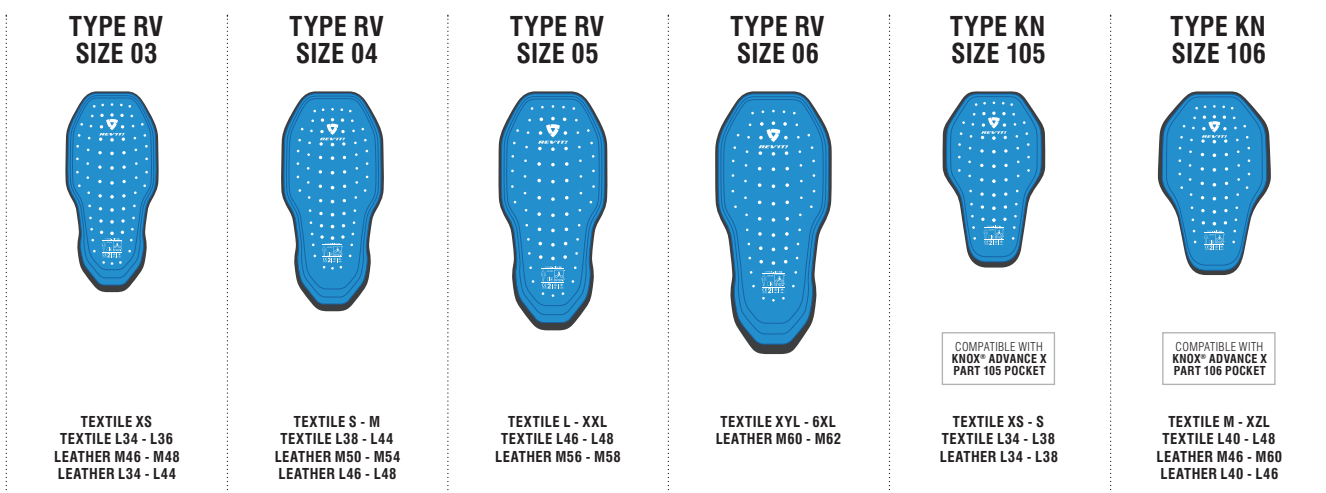

Art.code	One Piece Suits	SEEFLEX™							SEESMART™		SEESOFT™ TYPE KN		SEESOFT™ TYPE RV		SEESOFT™ RV01						
		RV10-L2-B | Elbow / Knee	RV11-L2-B | Shoulder	RV12-L2-B | Knee / Leg	RV13-L2-B | Shoulder	RV14-L2-B | Knee	RV15-L2-A | Elbow	RV16-L2-A | Shoulder	RV30-L1-B | Knee / Elbow / Shoulder / Hip	RV31-L1-B | Shoulder / Knee / Elbow	RV32-L1-B | Elbow / Hip	RV33-L2-B | Hip	RV34-L1-B | Shoulder / Knee / Elbow	FPB002 | Size 105 | Back	FPB002 | Size 106 | Back	FPB003 | Size 03 | Back	FPB003 | Size 04 | Back	FPB003 | Size 05 | Back	FPB003 | Size 06 | Back	TPG001 | Type B | Hip	
FOL017	One Piece Bullit													46-58							
FOL019	One Piece Hunter															46-48	50-54	56-58			
FOL020	One Piece GT-R															44-48	50-54	56			
FOL021	One Piece Replica															44-48	50-54	56			
FOL022	One Piece Masaru															44-48	50-54	56			
FOL023	One Piece Akira															44-48	50-54	56			
FOL024	One Piece Venom															44-48	50-54	56			
FOL025	One Piece Spitfire															44-48	50-54	56			
Leather Combi's																					
FCL015	Combi Stellar															46-48	50-54	56-58			
FCL016	Combi Masaru															46-48	50-54	56-58			
Leather Jackets																					
FJL049	Jacket Ignition 2														46-60						
FJL050	Jacket Ignition 2 ladies													34-38	40-44						
FJL054	Jacket Stellar															46-48	50-54	56-58			
FJL055	Jacket Galactic															46-48	50-54	56-58	60		
FJL056	Jacket Galactic ladies															34-44	46				
FJL057	Jacket Roamer															46-48	50-54	56-58	60-62		
FJL058	Jacket Roamer ladies															34-44	46				
FJL059	Jacket Redhook															46-48	50-54	56-58			
FJL060	Jacket Flatbush															46-48	50-54	56-58			
FJL061	Jacket Xena ladies															34-44					
FJL063	Jacket GT-R															46-48	50-54	56-58			
FJL064	Jacket Bellecour ladies															34-44					
FJL065	Jacket Allure Evo ladies															34-44	46				
FJL066	Jacket Adrenaline Evo															46-48	50-54	56-58	60		
FJL067	Jacket Stream															46-48	50-54	56-58			
FJL068	Jacket Replica															46-48	50-54	56-58			
FJL069	Jacket Flatbush Vintage															46-48	50-54	56-58			
FJL070	Jacket Airstream															46-48	50-54	56-58			
FJL071	Jacket Pilot															46-48	50-54	56-58			
FJL072	Jacket Flatbush Air Vintage															46-48	50-54	56-58			
FJL073	Jacket Masaru															46-48	50-54	56-58			
FJL074	Jacket Akira															46-48	50-54	56-58			
FJL075	Jacket Akira Air															46-48	50-54	56-58			
FJL076	Jacket Akira Vintage															46-48	50-54	56-58			
FJL077	Jacket Akira Air Vintage															46-48	50-54	56-58			
FJL078	Jacket Xena 2 ladies															34-44	46				
FJL079	Jacket Spitfire															46-48	50-54	56-58			
FJL080	Jacket Blake															46-48	50-54	56-58			
FJL081	Jacket Blake Air															46-48	50-54	56-58			
FJL082	Jacket Stewart															46-48	50-54	56-58			
FJL083	Jacket Stewart Air															46-48	50-54	56-58			
FJL084	Jacket Gibson															46-48	50-54	56-58