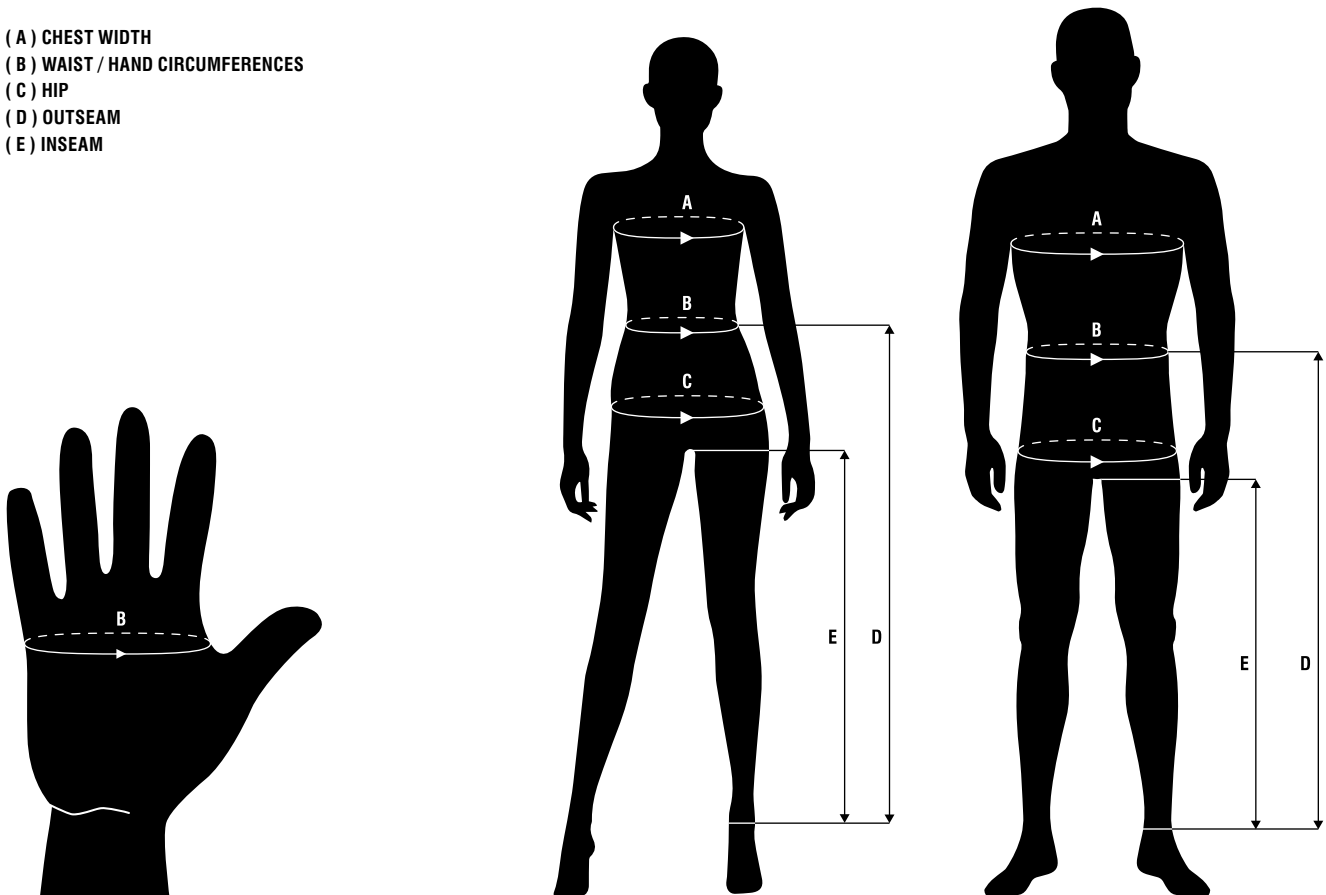

JEANS MEN

SIZE	WAIST SIZE
44	28
46	30 - 31
48	31 - 32
50	32 - 33
52	34
54	36
56	38

JEANS LENGHT MEN

LENGTH	INCH	CM
Short	32	81,5
Standard	34	86,5
Long	36	91,5

JEANS LADIES

SIZE	WAIST SIZE	HIP
34	26	89 - 91
36	27 - 28	92 - 95
38	29	96 - 98
40	30 - 31	99 - 101
42	32	102 - 104
44	33 - 34	105 - 108

JEANS LENGHT LADIES

Standard	32	81,5
Long	34	86,5

HOW TO MEASURE

- (A) CHEST WIDTH
- (B) WAIST / HAND CIRCUMFERENCES
- (C) HIP
- (D) OUTSEAM
- (E) INSEAM

SIZE CONVERSION CHART

The size conversion chart is to be used as a guide only. It is not an exact conversion and does not guarantee an exact fit.